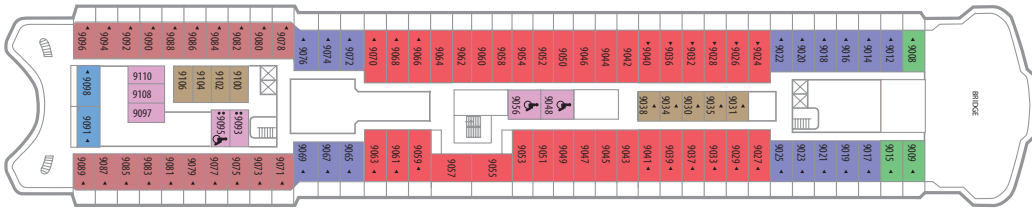

Bridge Deck 9