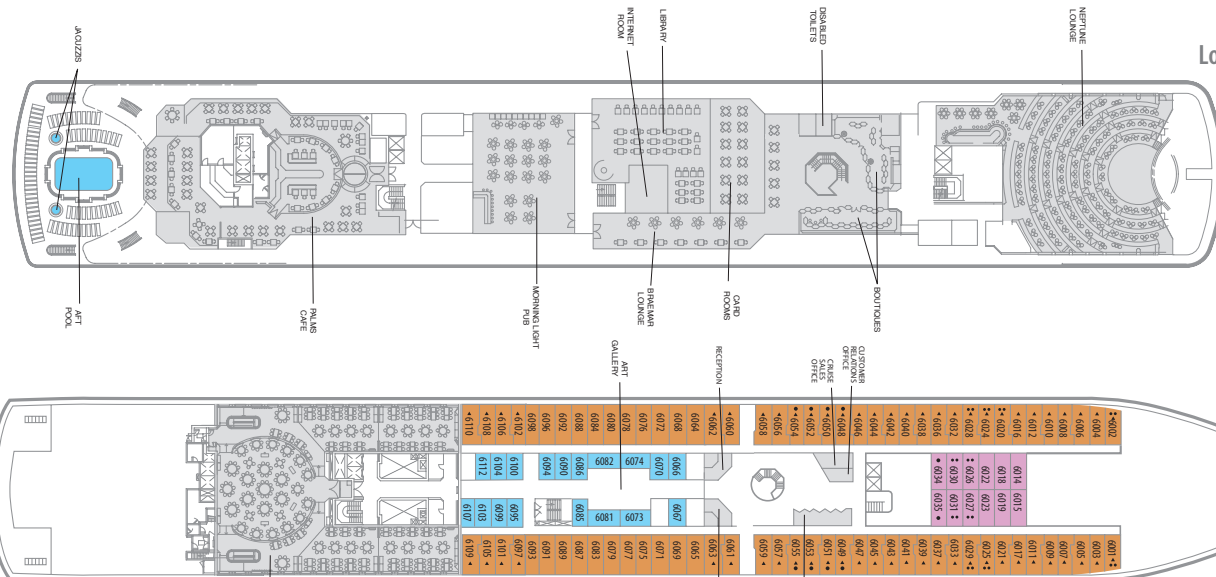

KEY TO SYMBOLS

- 4 berth cabin
- 3 berth cabin
- ◀ Cabin with bathtub
- Cabin with restricted view
- Cabin with fully restricted view
- ♿ Adapted for wheelchair users

Marquee Deck 11

Highland Deck 10

Bridge Deck 9

Lido Deck 8

Lounge Deck 7

Main Deck 6

Atlantic Deck 5