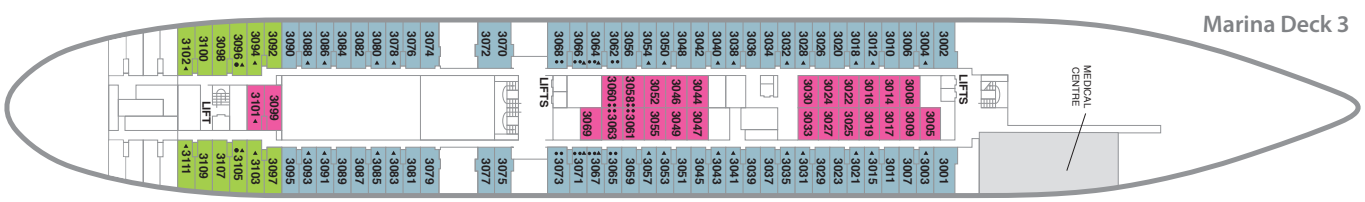

KEY TO SYMBOLS

- 4 berth cabin
- 3 berth cabin
- ◀ Cabin with bathtub
- * Cabin with restricted view
- Cabin with fully restricted view
- ♿ Adapted for wheelchair users

Sun Deck 10

Marquee Deck 9

Bridge Deck 8

Lido Deck 7

Lounge Deck 6

Main Deck 5

Atlantic Deck 4

Marina Deck 3

Grade A, Outside

Grade BS, Balcony Suite

Grade B, Outside

CABIN DETAILS

PS PREMIER SUITE

MARQUEE DECK *Approx 550 sq ft*
Bedroom & sitting room, floor to ceiling windows, bathroom with bathtub and shower, hairdryer, mini-bar, television, refrigerator, balcony

MS MARQUEE SUITE

MARQUEE DECK *Approx 440 sq ft*
Bedroom & sitting room, floor to ceiling windows, bathroom with bathtub and shower, hairdryer, mini-bar, television, refrigerator, balcony

SS SUPERIOR SUITE

MARQUEE & BRIDGE DECKS
Approx 260 sq ft
Bedroom with sitting area and balcony, bathroom with bathtub and/or shower, hairdryer, television, refrigerator