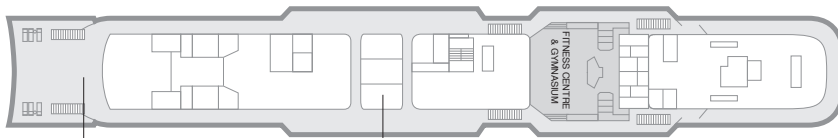

KEY TO SYMBOLS

- 4 berth cabin
- 3 berth cabin
- ◀ Cabin with bathtub
- * Cabin with restricted view
- Cabin with fully restricted view
- ♿ Adapted for wheelchair users

Sun Deck 10

Marquee Deck 9

Bridge Deck 8

CABIN DETAILS

PS PREMIER SUITE

MARQUEE DECK *Approx 550 sq ft*
Bedroom & sitting room, floor to ceiling windows, bathroom with bathtub and shower, hairdryer, mini-bar, television, refrigerator, balcony

MS MARQUEE SUITE

MARQUEE DECK *Approx 440 sq ft*
Bedroom & sitting room, floor to ceiling windows, bathroom with bathtub and shower, hairdryer, mini-bar, television, refrigerator, balcony

SS SUPERIOR SUITE

MARQUEE & BRIDGE DECKS
Approx 260 sq ft
Bedroom with sitting area and balcony, bathroom with bathtub and/or shower, hairdryer, television, refrigerator

LIDO & MAIN DECKS *Approx 260 sq ft*
Bedroom & sitting room, picture window, bathroom with bathtub and shower (or shower only), hairdryer, television, refrigerator

JS JUNIOR SUITE

LIDO & MAIN DECKS
Approx 240 sq ft
Sitting area, picture window, bathroom with bathtub and shower, hairdryer, television, refrigerator.