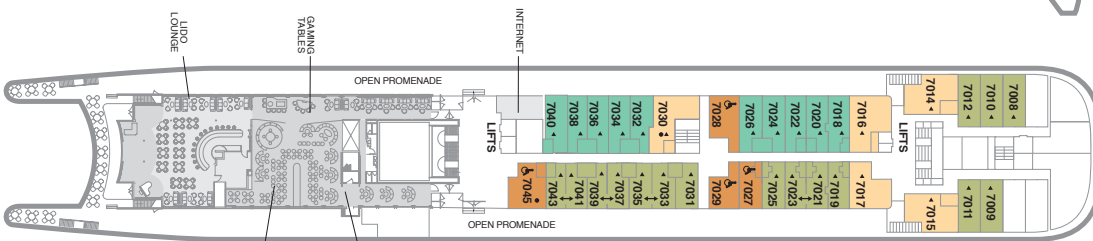

KEY TO SYMBOLS

- 4 berth cabin
- 3 berth cabin
- ◀ Cabin with bathtub
- * Cabin with restricted view
- Cabin with fully restricted view
- ♿ Adapted for wheelchair users

Sun Deck 10

Marquee Deck 9

Bridge Deck 8

Lido Deck 7

Lounge Deck 6

Main Deck 5

Atlantic Deck 4

Marina Deck 3

Grade A, Outside

Grade BS, Balcony Suite

Grade B, Outside

CABIN DETAILS

PS PREMIER SUITE

MARQUEE DECK *Approx 550 sq ft*
Bedroom & sitting room, floor to ceiling windows, bathroom with bathtub and shower, hairdryer, mini-bar, television, refrigerator, balcony

MS MARQUEE SUITE

LIDO & MAIN DECKS *Approx 260 sq ft*
Bedroom & sitting room, picture window, bathroom with bathtub and shower (or shower only), hairdryer, television, refrigerator

JS JUNIOR SUITE

LIDO & MAIN DECKS
Approx 240 sq ft
Sitting area, picture window, bathroom with bathtub and shower, hairdryer, television, refrigerator.