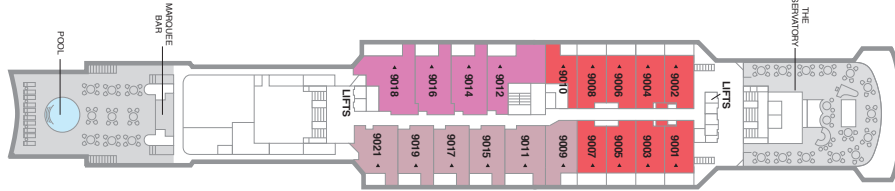

KEY TO SYMBOLS

- 4 berth cabin
- 3 berth cabin
- ◀ Cabin with bathtub
- * Cabin with restricted view
- Cabin with fully restricted view
- ♿ Adapted for wheelchair users

Sun Deck 10

Marquee Deck 9

Bridge Deck 8

Lido Deck 7

Lounge Deck 6

Main Deck 5

Atlantic Deck 4

Marina Deck 3

Grade A, Outside

Grade BS, Balcony Suite

Grade B, Outside

CABIN DETAILS

PS PREMIER SUITE

MARQUEE DECK *Approx 550 sq ft*
Bedroom & sitting room, floor to ceiling windows, bathroom with bathtub and shower, hairdryer, mini-bar, television, refrigerator, balcony

MS MARQUEE SUITE

LIDO & MAIN DECKS *Approx 260 sq ft*
Bedroom & sitting room, picture window, bathroom with bathtub and shower (or shower only), hairdryer, television, refrigerator

JS JUNIOR SUITE

LIDO & MAIN DECKS
Approx 240 sq ft
Sitting area, picture window, bathroom with bathtub and shower, hairdryer, television, refrigerator.