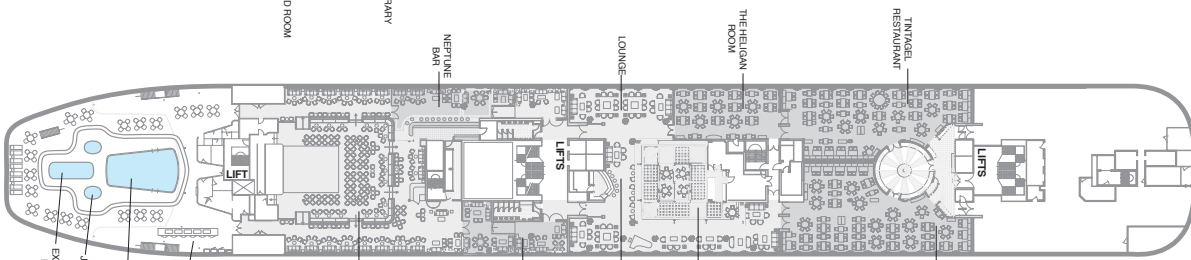

KEY TO SYMBOLS

- 4 berth cabin
- 3 berth cabin
- ◀ Cabin with bathtub
- * Cabin with restricted view
- Cabin with fully restricted view
- ♿ Adapted for wheelchair users

Sun Deck 10

Marquee Deck 9

Bridge Deck 8

Lido Deck 7

Lounge Deck 6

Main Deck 5

Atlantic Deck 4

Marina Deck 3

Grade A, Outside

Grade BS, Balcony Suite

Grade B, Outside

CABIN DETAILS

PS PREMIER SUITE

MARQUEE DECK *Approx 550 sq ft*
Bedroom & sitting room, floor to ceiling windows, bathroom with bathtub and shower, hairdryer, mini-bar, television, refrigerator, balcony

MS MARQUEE SUITE

MARQUEE DECK *Approx 440 sq ft*
Bedroom & sitting room, floor to ceiling windows, bathroom with bathtub and shower, hairdryer, mini-bar, television, refrigerator, balcony

SS SUPERIOR SUITE

MARQUEE & BRIDGE DECKS
Approx 260 sq ft
Bedroom with sitting area and balcony, bathroom with bathtub and/or shower, hairdryer, television, refrigerator