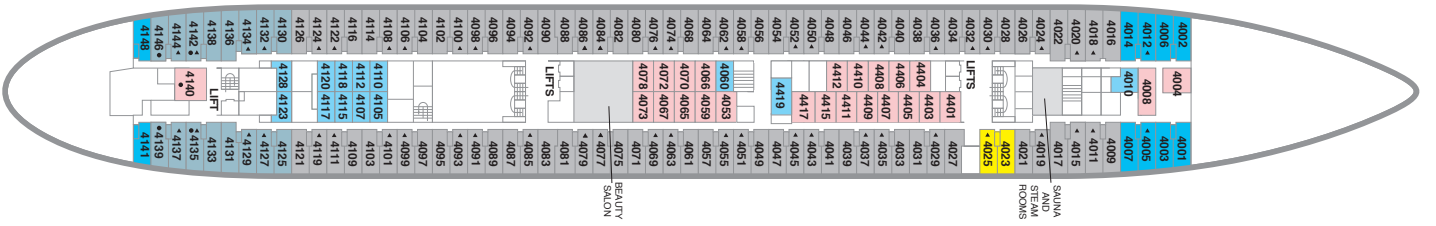

KEY TO SYMBOLS

- 4 berth cabin
- 3 berth cabin
- ◀ Cabin with bathtub
- * Cabin with restricted view
- Cabin with fully restricted view
- ♿ Adapted for wheelchair users

Sun Deck 10

Marquee Deck 9

Bridge Deck 8

Lido Deck 7

Lounge Deck 6

Main Deck 5

Atlantic Deck 4

Marina Deck 3

Grade A, Outside

Grade BS, Balcony Suite

Grade B, Outside

CABIN DETAILS

PS PREMIER SUITE

MARQUEE DECK *Approx 550 sq ft*
Bedroom & sitting room, floor to ceiling windows, bathroom with bathtub and shower, hairdryer, mini-bar, television, refrigerator, balcony

MS MARQUEE SUITE

MARQUEE DECK *Approx 440 sq ft*
Bedroom & sitting room, floor to ceiling windows, bathroom with bathtub and shower, hairdryer, mini-bar, television, refrigerator, balcony

SS SUPERIOR SUITE

MARQUEE & BRIDGE DECKS
Approx 260 sq ft
Bedroom with sitting area and balcony, bathroom with bathtub and/or shower, hairdryer, television, refrigerator