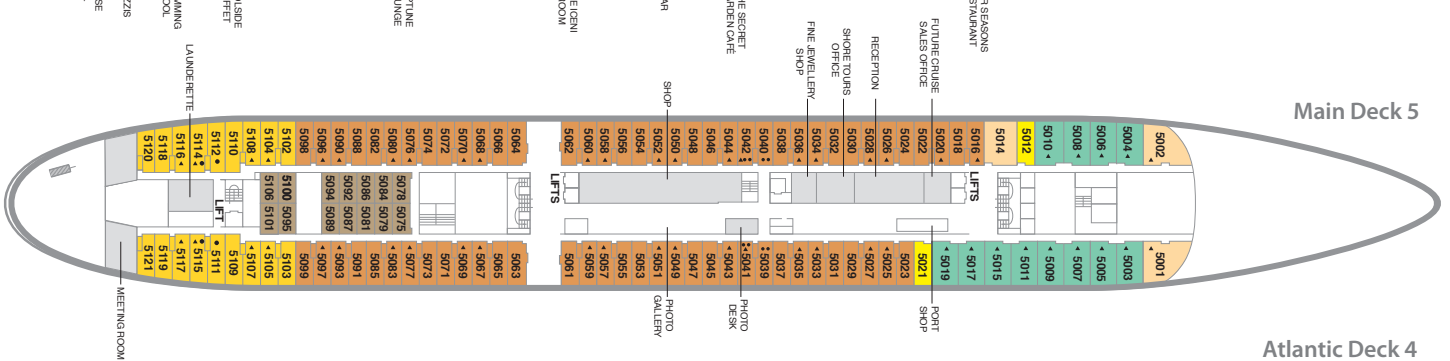

KEY TO SYMBOLS

- 4 berth cabin
- 3 berth cabin
- ◀ Cabin with bathtub
- * Cabin with restricted view
- Cabin with fully restricted view
- ♿ Adapted for wheelchair users

Sun Deck 10

Marquee Deck 9

Bridge Deck 8

Lido Deck 7

Lounge Deck 6

Main Deck 5

Atlantic Deck 4

Marina Deck 3

Grade A, Outside

Grade BS, Balcony Suite

Grade B, Outside

CABIN DETAILS

PS PREMIER SUITE

MARQUEE DECK *Approx 550 sq ft*
Bedroom & sitting room, floor to ceiling windows, bathroom with bathtub and shower, hairdryer, mini-bar, television, refrigerator, balcony

MS MARQUEE SUITE

LIDO & MAIN DECKS *Approx 260 sq ft*
Bedroom & sitting room, picture window, bathroom with bathtub and shower (or shower only), hairdryer, television, refrigerator

JS JUNIOR SUITE

LIDO & MAIN DECKS
Approx 240 sq ft
Sitting area, picture window, bathroom with bathtub and shower, hairdryer, television, refrigerator.