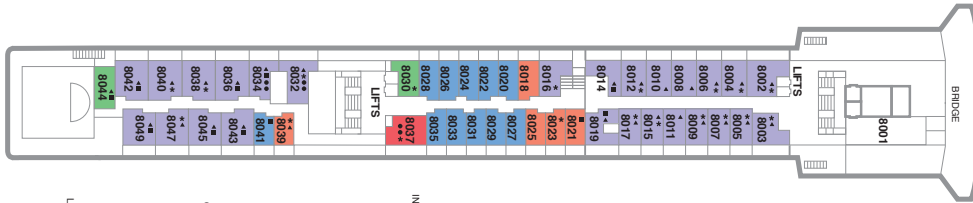

KEY TO SYMBOLS

- 4 berth cabin
- 3 berth cabin
- ◀ Cabin with bathtub
- * Cabin with restricted view
- Cabin with fully restricted view
- ♿ Adapted for wheelchair users

Sun Deck 10

Marquee Deck 9

Bridge Deck 8

Lido Deck 7

Lounge Deck 6

Main Deck 5

Atlantic Deck 4

Marina Deck 3

Grade A, Outside

Grade BS, Balcony Suite

Grade B, Outside

CABIN DETAILS

PS PREMIER SUITE

MARQUEE DECK *Approx 550 sq ft*
Bedroom & sitting room, floor to ceiling windows, bathroom with bathtub and shower, hairdryer, mini-bar, television, refrigerator, balcony

MS MARQUEE SUITE

LIDO & MAIN DECKS *Approx 260 sq ft*
Bedroom & sitting room, picture window, bathroom with bathtub and shower (or shower only), hairdryer, television, refrigerator

JS JUNIOR SUITE

LIDO & MAIN DECKS
Approx 240 sq ft
Sitting area, picture window, bathroom with bathtub and shower, hairdryer, television, refrigerator.