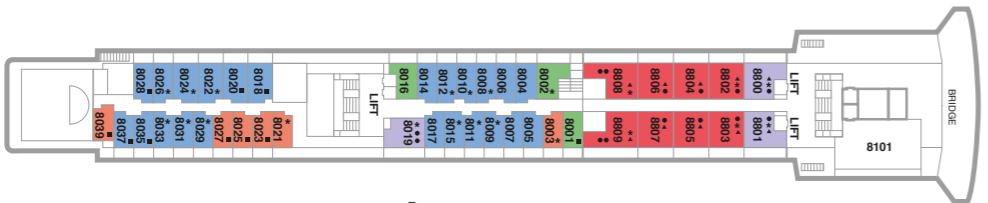

Sun Deck 10

Marquee Deck 9

Bridge Deck 8

Lido Deck 7

Lounge Deck 6

Main Deck 5

Atlantic Deck 4

Marina Deck 3

Grade SS, Superior Suite

Grade JS, Junior Suite

Grade PS, Premier Suite

CABIN DETAILS

PS PREMIER SUITE

MARQUEE DECK *Approx 550 sq ft*
Bedroom & sitting room, floor to ceiling windows, bathroom with bathtub and shower, hairdryer, mini-bar, television, refrigerator, balcony

MS MARQUEE SUITE

MARQUEE DECK *Approx 440 sq ft*
Bedroom & sitting room, floor to ceiling windows, bathroom with bathtub and shower, hairdryer, mini-bar, television, refrigerator, balcony

SS SUPERIOR SUITE

DS DELUXE SUITE

LIDO & MAIN DECKS *Approx 260 sq ft*
Bedroom & sitting room, picture window, bathroom with bathtub and shower, hairdryer, television, refrigerator

JS JUNIOR SUITE

LIDO & MAIN DECKS *Approx 240 sq ft*
Sitting area, picture window, bathroom with bathtub and shower, hairdryer, television, refrigerator