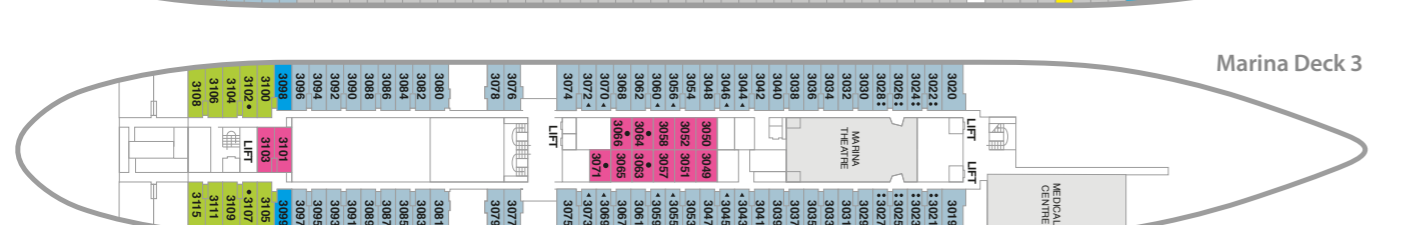

Sun Deck 10

Marquee Deck 9

Bridge Deck 8

Lido Deck 7

Lounge Deck 6

Main Deck 5

Atlantic Deck 4

Marina Deck 3

Grade SS, Superior Suite

Grade JS, Junior Suite

Grade PS, Premier Suite

CABIN DETAILS

PS PREMIER SUITE

MARQUEE DECK *Approx 550 sq ft*
Bedroom & sitting room, floor to ceiling windows, bathroom with bathtub and shower, hairdryer, mini-bar, television, refrigerator, balcony