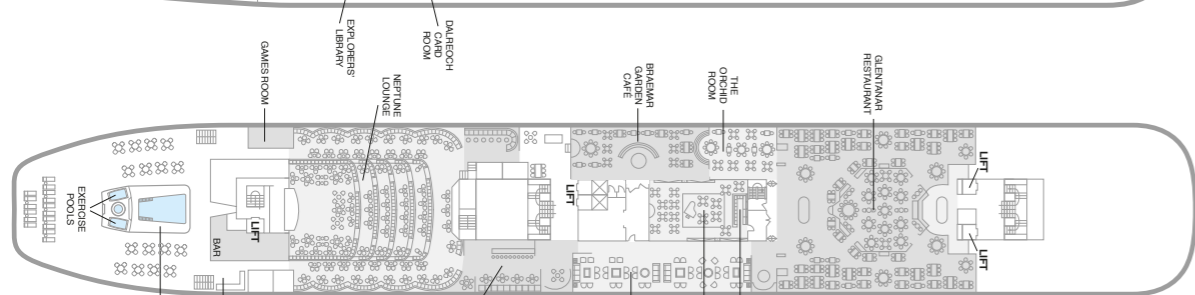

Sun Deck 10

Marquee Deck 9

Bridge Deck 8

Lido Deck 7

Lounge Deck 6

Main Deck 5

Atlantic Deck 4

Marina Deck 3

Grade SS, Superior Suite

Grade JS, Junior Suite

Grade PS, Premier Suite

CABIN DETAILS

PS PREMIER SUITE

MARQUEE DECK *Approx 550 sq ft*
Bedroom & sitting room, floor to ceiling windows, bathroom with bathtub and shower, hairdryer, mini-bar, television, refrigerator, balcony

MS MARQUEE SUITE

MARQUEE DECK *Approx 440 sq ft*
Bedroom & sitting room, floor to ceiling windows, bathroom with bathtub and shower, hairdryer, mini-bar, television, refrigerator, balcony

SS SUPERIOR SUITE

DS DELUXE SUITE

LIDO & MAIN DECKS *Approx 260 sq ft*
Bedroom & sitting room, picture window, bathroom with bathtub and shower, hairdryer, television, refrigerator

JS JUNIOR SUITE

LIDO & MAIN DECKS *Approx 240 sq ft*
Sitting area, picture window, bathroom with bathtub and shower, hairdryer, television, refrigerator