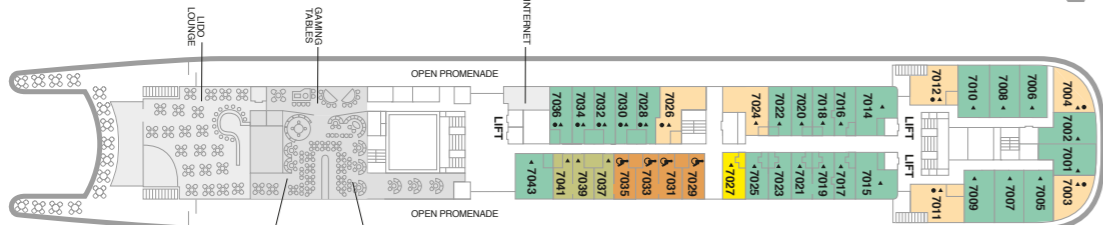

Sun Deck 10

Marquee Deck 9

Bridge Deck 8

Lido Deck 7

Lounge Deck 6

Main Deck 5

Atlantic Deck 4

Marina Deck 3

Grade SS, Superior Suite

Grade JS, Junior Suite

Grade PS, Premier Suite

CABIN DETAILS

PS PREMIER SUITE

MARQUEE DECK *Approx 550 sq ft*
Bedroom & sitting room, floor to ceiling windows, bathroom with bathtub and shower, hairdryer, mini-bar, television, refrigerator, balcony

MS MARQUEE SUITE

MARQUEE DECK *Approx 440 sq ft*
Bedroom & sitting room, floor to ceiling windows, bathroom with bathtub and shower, hairdryer, mini-bar, television, refrigerator, balcony

SS SUPERIOR SUITE

MARQUEE & BRIDGE DECKS *Approx 300 sq ft*
Bedroom with sitting area and balcony, bathroom with bathtub and shower, hairdryer, television, refrigerator

BS BALCONY SUITE

MARQUEE & BRIDGE DECKS *Approx 210 sq ft*
Bedroom & sitting area, picture windows and balcony, bathroom with bathtub and shower (or shower only), hairdryer, television, refrigerator