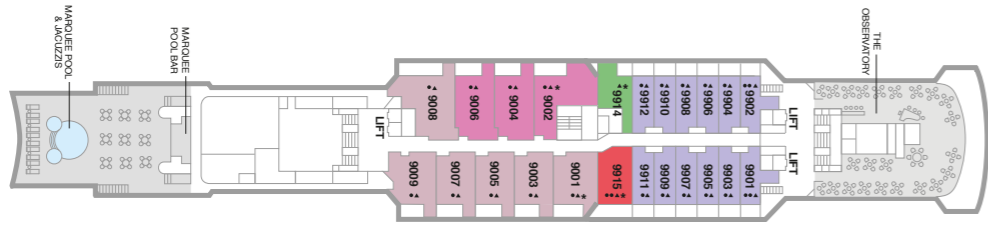

Sun Deck 10

Marquee Deck 9

Bridge Deck 8

Lido Deck 7

Lounge Deck 6

Main Deck 5

Atlantic Deck 4

Marina Deck 3

Grade SS, Superior Suite

Grade JS, Junior Suite

Grade PS, Premier Suite

CABIN DETAILS

PS PREMIER SUITE

MARQUEE DECK *Approx 550 sq ft*
Bedroom & sitting room, floor to ceiling windows, bathroom with bathtub and shower, hairdryer, mini-bar, television, refrigerator, balcony

MS MARQUEE SUITE

MARQUEE DECK *Approx 440 sq ft*
Bedroom & sitting room, floor to ceiling windows, bathroom with bathtub and shower, hairdryer, mini-bar, television, refrigerator, balcony

SS SUPERIOR SUITE

DS DELUXE SUITE

LIDO & MAIN DECKS *Approx 260 sq ft*
Bedroom & sitting room, picture window, bathroom with bathtub and shower, hairdryer, television, refrigerator

JS JUNIOR SUITE

LIDO & MAIN DECKS *Approx 240 sq ft*
Sitting area, picture window, bathroom with bathtub and shower, hairdryer, television, refrigerator