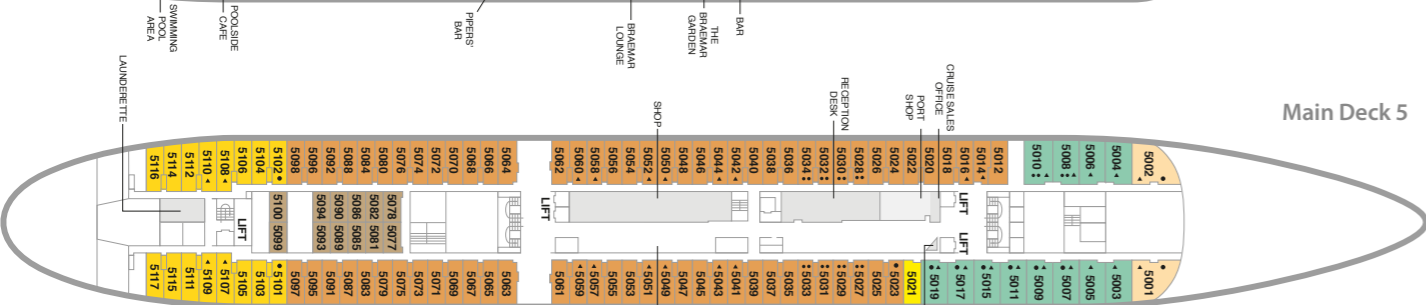

Sun Deck 10

Marquee Deck 9

Bridge Deck 8

Lido Deck 7

Lounge Deck 6

Main Deck 5

Atlantic Deck 4

Marina Deck 3

Grade SS, Superior Suite

Grade JS, Junior Suite

Grade PS, Premier Suite

CABIN DETAILS

PS PREMIER SUITE

MARQUEE DECK *Approx 550 sq ft*
Bedroom & sitting room, floor to ceiling windows, bathroom with bathtub and shower, hairdryer, mini-bar, television, refrigerator, balcony

MS MARQUEE SUITE

MARQUEE DECK *Approx 440 sq ft*
Bedroom & sitting room, floor to ceiling windows, bathroom with bathtub and shower, hairdryer, mini-bar, television, refrigerator, balcony

SS SUPERIOR SUITE

MARQUEE & BRIDGE DECKS *Approx 300 sq ft*
Bedroom with sitting area and balcony, bathroom with bathtub and shower, hairdryer, television, refrigerator

BS BALCONY SUITE

MARQUEE & BRIDGE DECKS *Approx 210 sq ft*
Bedroom & sitting area, picture windows and balcony, bathroom with bathtub and shower (or shower only), hairdryer, television, refrigerator